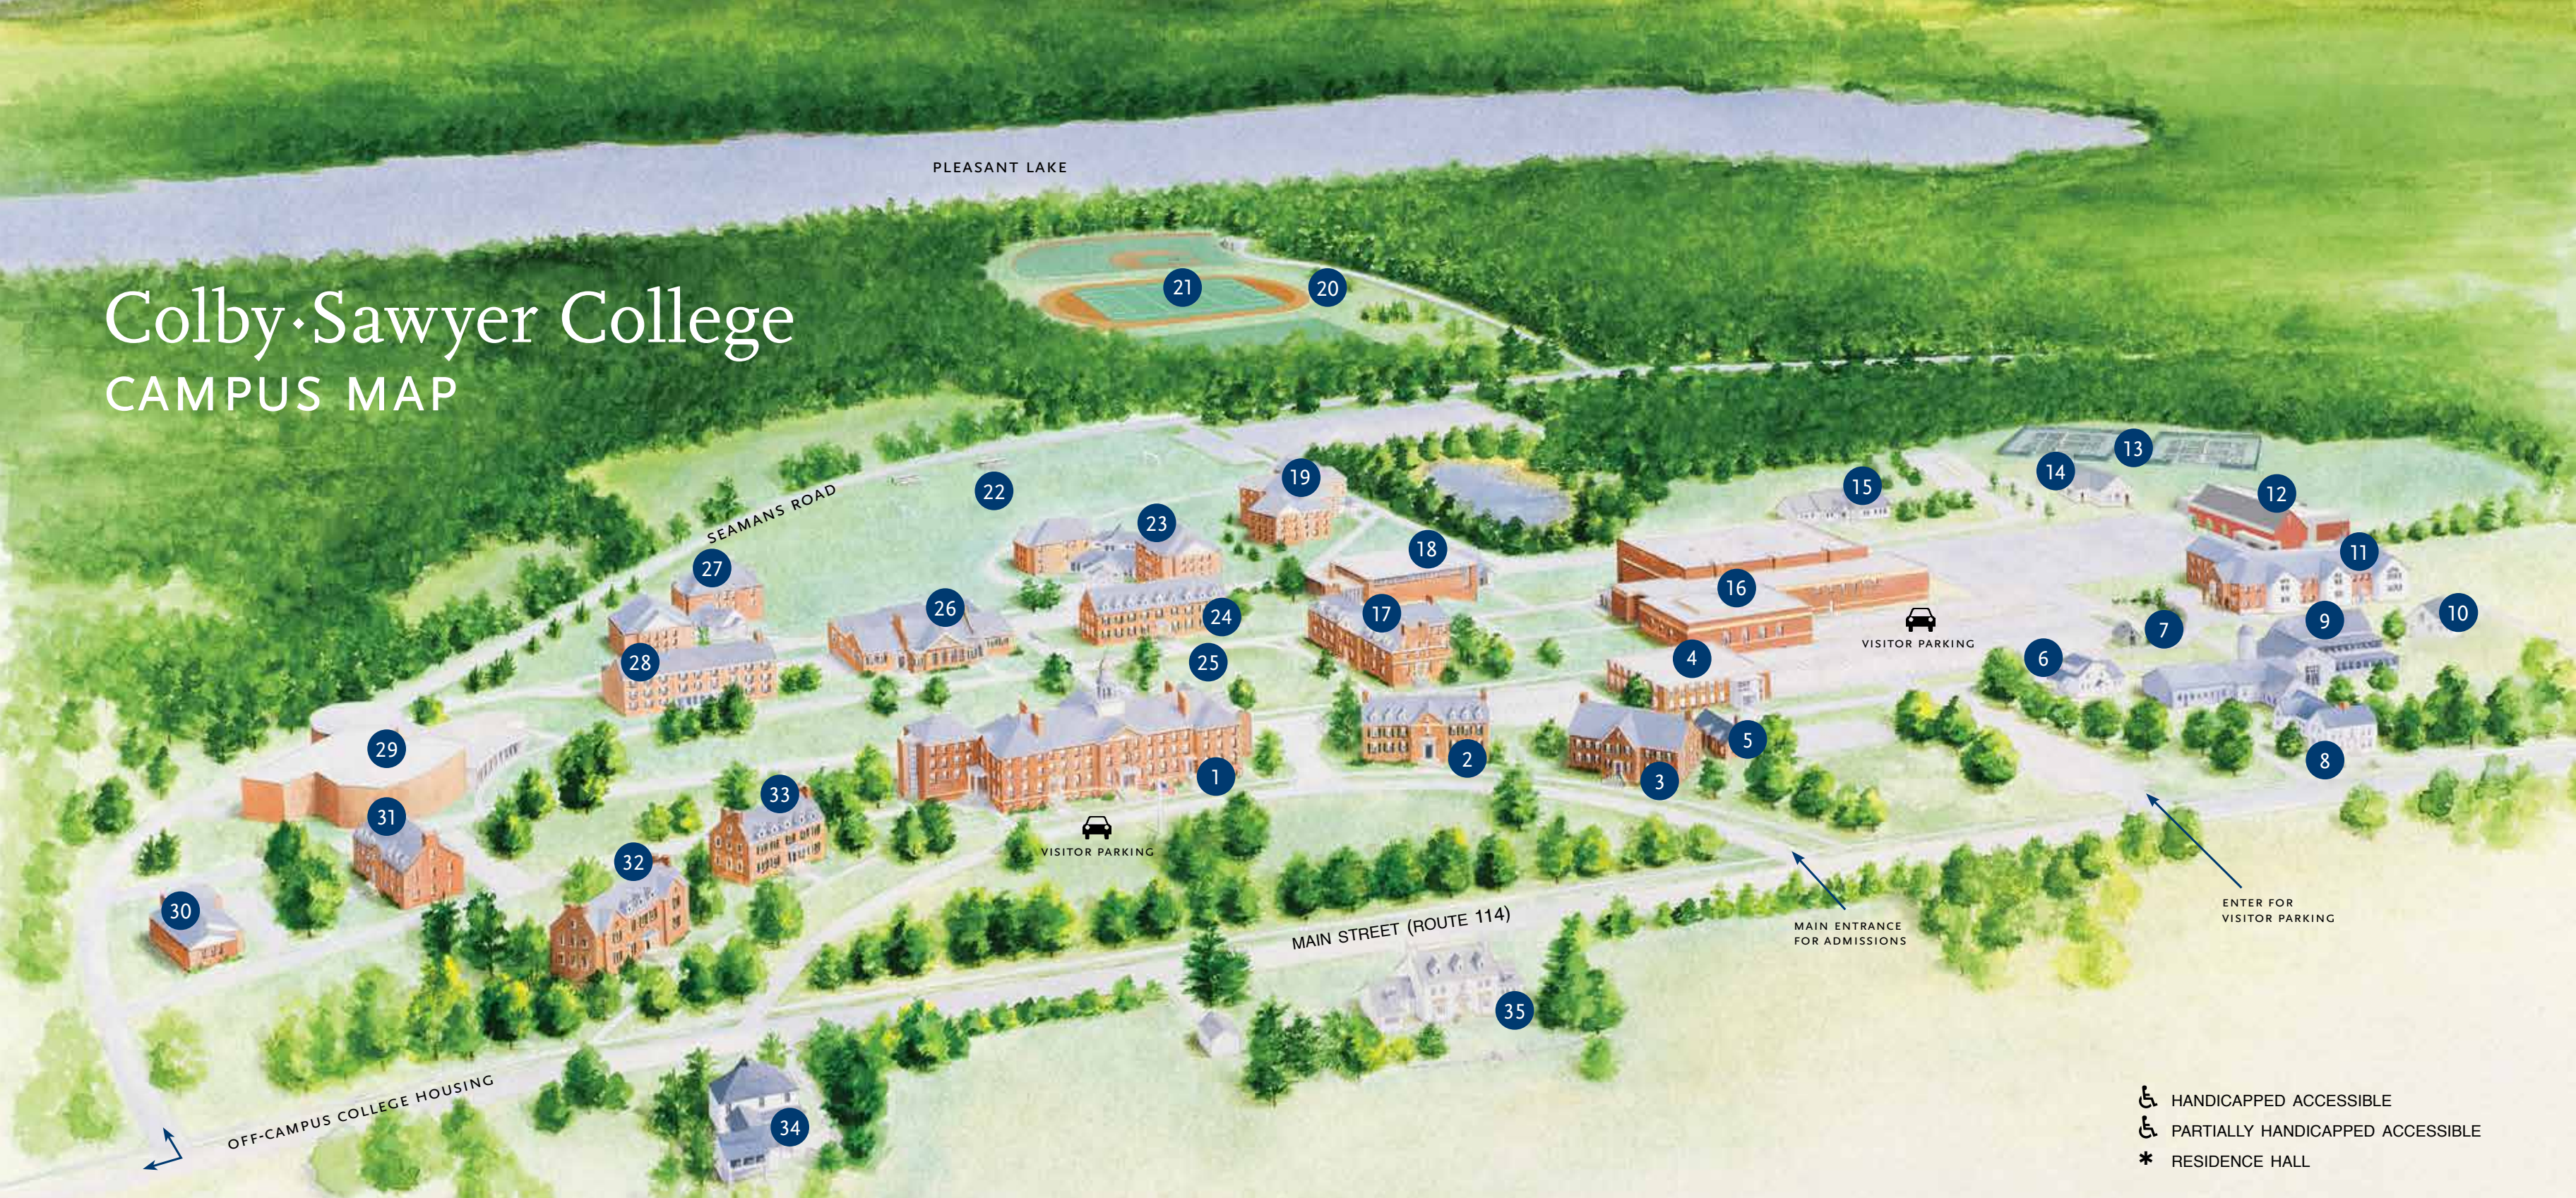

Colby Sawyer College

CAMPUS MAP

- ♿ HANDICAPPED ACCESSIBLE
- ♿ PARTIALLY HANDICAPPED ACCESSIBLE
- * RESIDENCE HALL

MAP KEY

- | | | | | |
|--|--|--|---|--|
| <p>1. Colgate Hall ♿
Administration offices, including Admissions; Financial Aid; President's Office and Registrar. Academic areas including: campus bookstore; nursing lab; computer lab; Wesson Honors Suite and classrooms.</p> <p>2. Shepard Hall*</p> <p>3. Austin Hall*</p> <p>4. Reichhold Center
Art studios and a Mac lab for digital art</p> <p>5. James House
Campus Safety</p> <p>6. Caretaker's Cottage
Staff offices</p> <p>7. Sue's Sugar House and Wind Turbine</p> | <p>8. Colby Homestead ♿
Office of Advancement; Alumni Relations</p> <p>9. Susan Colgate Cleveland Library/Learning Center ♿
Cleveland, Colby, Colgate Archives; Information Resources; Harrington Career and Academic Advising; Student Learning Collaborative</p> <p>10. Sustainable Classroom</p> <p>11. Curtis L. Ivey Science Center ♿
Clements Hall (lecture hall and auditorium); GIS laboratory; science laboratories; classrooms and offices</p> <p>12. Fine and Performing Arts Building ♿
Opening in fall 2017, the 15,000-square-foot facility will include studios, black box theater and a galleria with views of Mt. Kearsarge, as well as faculty offices and outdoor art spaces.</p> <p>13. Patricia D. Kelsey Tennis Courts</p> | <p>14. Windy Hill School ♿
LEED-certified laboratory school</p> <p>15. Lethbridge Lodge and Pub ♿
Pub-style dining and bar space that serves craft beer created by our brewing science class, wine and non-alcoholic beverages. Lethbridge Lodge is also home to a conference space and study center.</p> <p>16. Dan and Kathleen Hogan Sports Center ♿
David L. Coffin Field House; Elizabeth Kind Van Cise Fitness Center; Stock Sports Medicine Clinic; Harrington Track; Knight Natatorium; racquet sports courts and ATM</p> <p>17. Burpee Hall*</p> <p>18. Mercer Hall ♿
Human performance laboratory; athletic training laboratory; gym; Ray Climbing Wall; classrooms and offices</p> | <p>19. Danforth Hall* ♿</p> <p>20. Kelsey Athletic Campus</p> <p>21. Sally Shaw Veitch Track and Field</p> <p>22. Mercer Field</p> <p>23. Lawson Hall* ♿</p> <p>24. Abbey Hall*</p> <p>25. Pierce Park
A hub of pedestrian traffic and a central gathering place</p> <p>26. Ware Student Center ♿
Wheeler Hall, student game room, dining hall, Student Development Office and mailroom</p> <p>27. Rooke Hall* ♿</p> | <p>28. Best Hall*</p> <p>29. Sawyer Fine Arts Center ♿
Marian Graves Mugar Art Gallery; Sawyer Theater; Gordon Hall; Frances Lockwood Bailey Graphic Design Studio; Everett and Ruth Woodman Dance Studio; plus ceramics, printmaking, lithography and screen printing studios</p> <p>30. William T. Baird Health and Counseling Center ♿</p> <p>31. Page Hall*</p> <p>32. Colby Hall*</p> <p>33. McKean Hall
School of Health Professions</p> <p>34. London House*</p> <p>35. President's House (private)</p> |
|--|--|--|---|--|